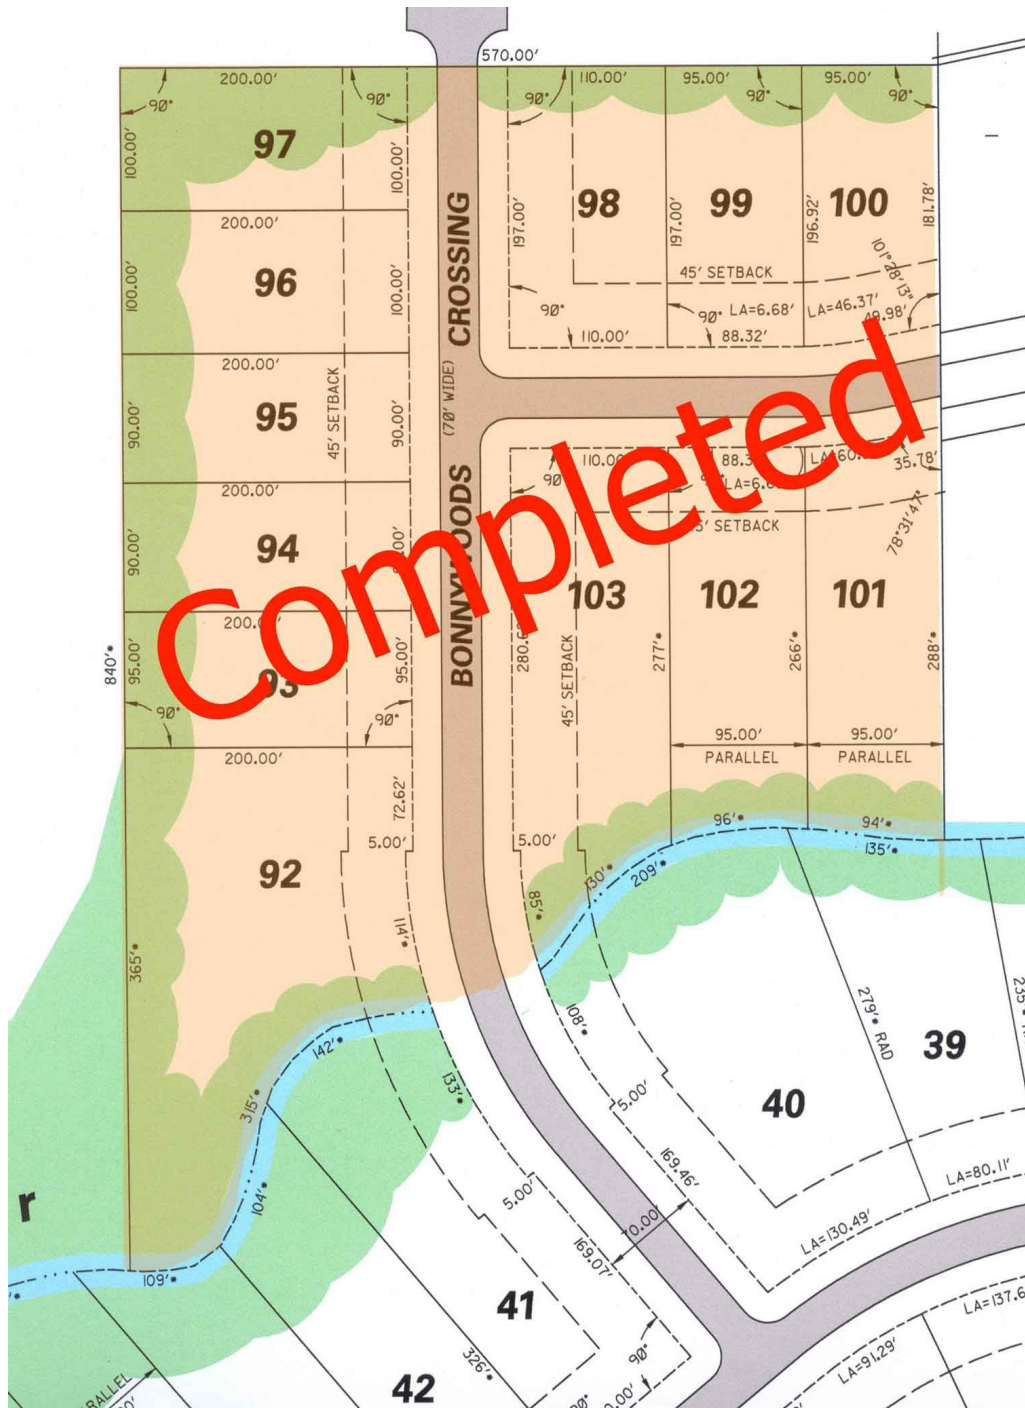

**WNY Real Estate Land For Sale**  
**Park Place Subdivision Phase I – Grand Island, NY**

**Real Estate Land For Sale On Grand Island**  
**In The Heart Of The Buffalo - Niagara Falls Region Of WNY**

**Park Place Subdivision, Harvey Road, Grand Island, NY 14072** [Map & Directions](#)  
**Contact:** Linda Kutzbach at (716) 628-1719 [info@wnyhomesites.com](mailto:info@wnyhomesites.com)