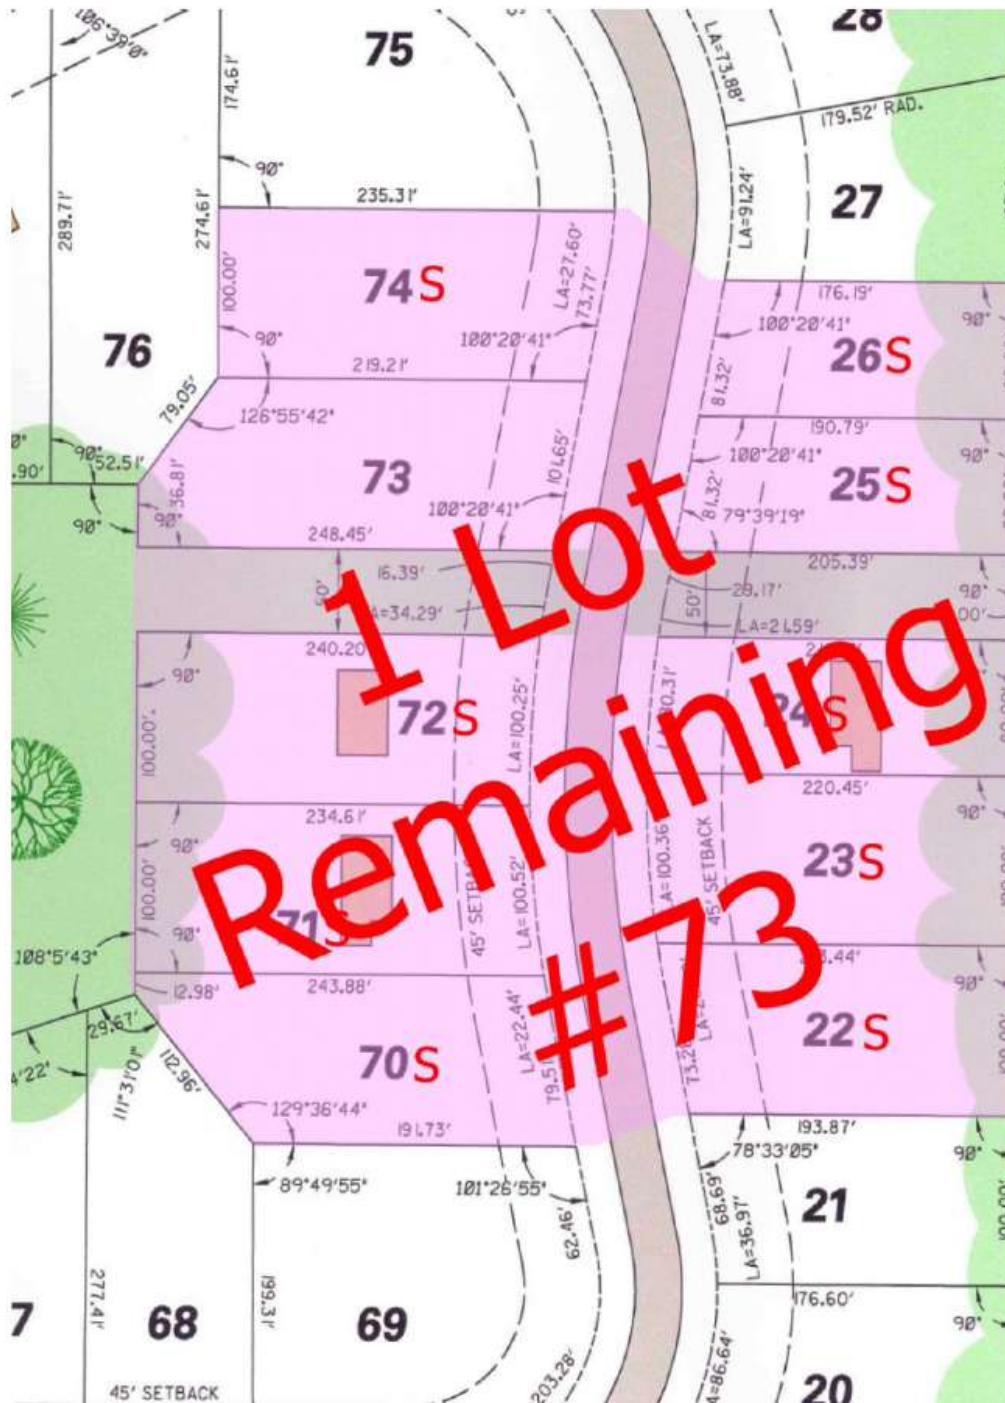

**WNY Real Estate Land For Sale
Park Place Subdivision Phase VII-B – Grand Island, NY**

**Real Estate Land For Sale On Grand Island
In The Heart Of The Buffalo - Niagara Falls Region Of WNY**

**Park Place Subdivision, Harvey Road, Grand Island, NY 14072 [Map & Directions](#)
Contact: Linda Kutzbach at (716) 628-1719 info@wnyhomesites.com**